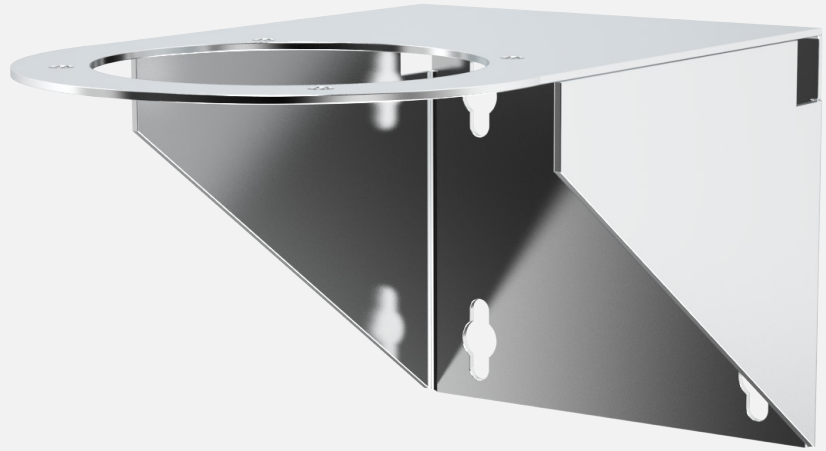

Spectrum SD-WM

Wall-mount for D-series Cameras

Features

- Resistant to corrosion
- Sturdy and safe
- Stainless steel
- For D-series cameras

Description

Spectrum SD-WM stainless steel wall-mount is designed for the D-Series camera line. The wall-mount offers the ability to mount the camera upside down on walls. It is resistant to corrosion and is ideal for onshore, offshore, marine, and heavy industrial applications.

Specifications

Dimensions	383 x 236 x 210 mm (15 1/16 x 9 3/8 x 8 1/4 in)
Weight	4.6 kg (10.2 lb)
Material	Stainless steel
Maximum Load Tested	1000 kg (2200lb)
Compatibility	D-Series Cameras