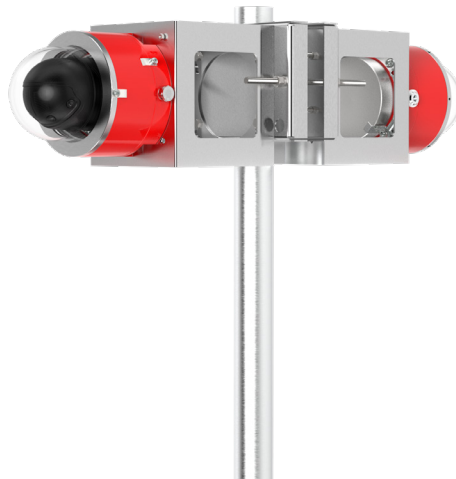

Spectrum SCS-UM

Universal mount

Features

- Mounts camera further away from structure
- Pendant on ceilings
- Horizontal on walls
- Stainless Steel
- For D & F-series cameras

Description

Spectrum SCS-UM universal mount allows the camera to be mounted further away from the structure, additionally the camera can be mounted horizontal on walls or pendant on ceilings.

Specifications

Dimensions 254 x 254 x 517.525mm (10 x 10 x 203/8")

Weight 5.6kg (12.4lbs)

Material Stainless steel

Maximum Load Tested 1000 kg (2200lb)

Compatibility D-Series & F-Series Cameras

*Shown with SCS-PM pole mount

*Shown with SCS-PM pole mount