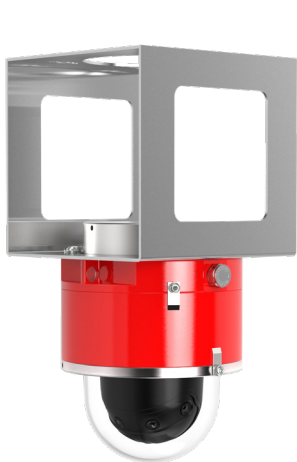

Spectrum SCS-UM

Universal mount

Features

- Mounts camera further away from structure
- Pendant on ceilings
- Horizontal on walls
- Stainless Steel
- For D & F-series cameras

Description

Spectrum SCS-UM universal mount allows the camera to be mounted further away from the structure, additionally the camera can be mounted horizontal on walls or pendant on ceilings.

Specifications

Dimensions 254 x 254 x 517.525mm (10 x 10 x 203/8")

Weight 5.6kg (12.4lbs)

Material Stainless steel

Maximum Load Tested 1000 kg (2200lb)

Compatibility D-Series & F-Series Cameras

*Shown with SCS-PM pole mount

*Shown with SCS-PM pole mount