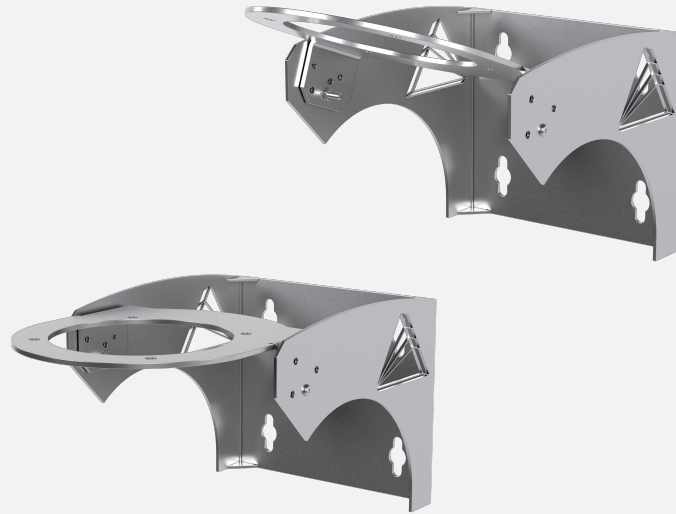

Spectrum SD-WM-ADJ

Adjustable Wall-mount for D-Series cameras

Features

- Resistant to corrosion
- Sturdy and safe
- Stainless steel
- For D-Series cameras

Description

Spectrum SD-WM-ADJ stainless steel adjustable wall-mount is designed for the D-Series camera line. The adjustable wall-mount offers the ability to mount the camera upside down on walls and change the angle of installation. It is resistant to corrosion and is ideal for onshore, offshore, marine, and heavy industrial applications.

Specifications

Dimensions	438 x 255 x 230 mm (17.1/4 x 10.1/16 x 9.1/16")
Weight	4.8 kg (10.63 lb)
Material	Stainless steel
Maximum Load Tested	1000 kg (2200lb)
Compatibility	D-Series Cameras