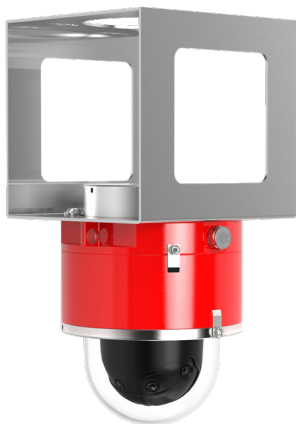

Spectrum SD-UM-SS-D1XX

Universal mount with sunshield

EXPLORATION
PROOF CAMERA

Features

- Mounts camera further away from structure
- Pendant on ceilings
- Horizontal on walls
- Stainless Steel
- For D-series cameras
- Detachable sunshield

Description

Spectrum SD-UM-SS universal mount allows the camera to be mounted further away from the structure, additionally the camera can be mounted horizontal on walls or pendant on ceilings. The universal mount comes features a detachable sunshield.

Specifications

Dimensions	254 x 254 x 517.525mm (10 x 10 x 203/8")
Weight	5.6kg (12.4lbs)
Material	Stainless steel
Maximum Load Tested	1000 kg (2200lb)
Compatibility	D-Series Cameras

*Shown with sunshield removed

*Shown with SD-PM pole mount