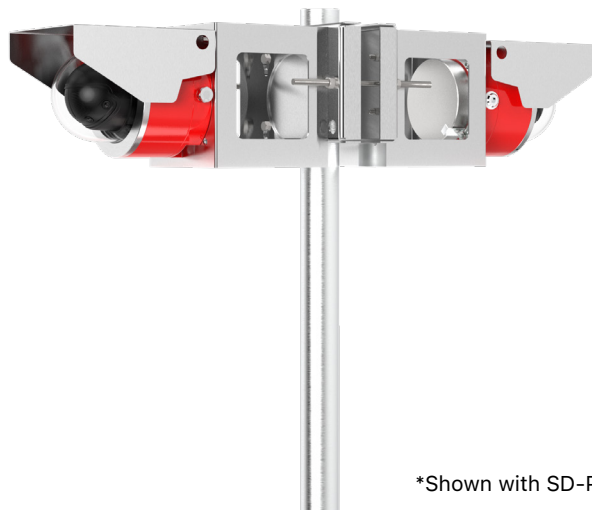

Spectrum SD-UM-SS-D1XX

Universal mount with sunshield

EXPLORATION
PROOF CAMERA

Features

- Mounts camera further away from structure
- Pendant on ceilings
- Horizontal on walls
- Stainless Steel
- For D-series cameras
- Detachable sunshield

Description

Spectrum SD-UM-SS universal mount allows the camera to be mounted further away from the structure, additionally the camera can be mounted horizontal on walls or pendant on ceilings. The universal mount comes features a detachable sunshield.

Specifications

Dimensions	254 x 254 x 517.525mm (10 x 10 x 203/8")
Weight	5.6kg (12.4lbs)
Material	Stainless steel
Maximum Load Tested	1000 kg (2200lb)
Compatibility	D-Series Cameras

*Shown with sunshield removed

*Shown with SD-PM pole mount