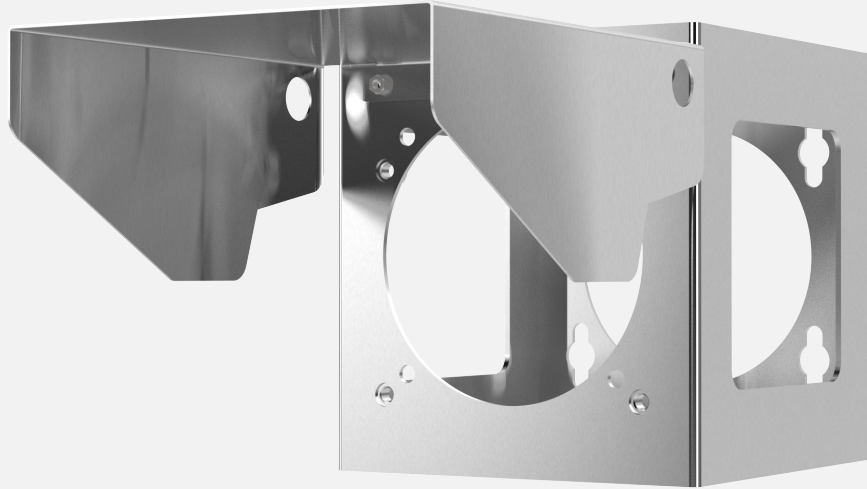

Spectrum SD-UM-SS-D1XX

Universal mount with sunshield

EXPLORATION
PROOF CAMERA

Features

- Mounts camera further away from structure
- Pendant on ceilings
- Horizontal on walls
- Stainless Steel
- For D-series cameras
- Detachable sunshield

Description

Spectrum SD-UM-SS universal mount allows the camera to be mounted further away from the structure, additionally the camera can be mounted horizontal on walls or pendant on ceilings. The universal mount comes features a detachable sunshield.

Specifications

Dimensions	254 x 254 x 517.525mm (10 x 10 x 203/8")
Weight	5.6kg (12.4lbs)
Material	Stainless steel
Maximum Load Tested	1000 kg (2200lb)
Compatibility	D-Series Cameras

*Shown with sunshield removed

*Shown with SD-PM pole mount