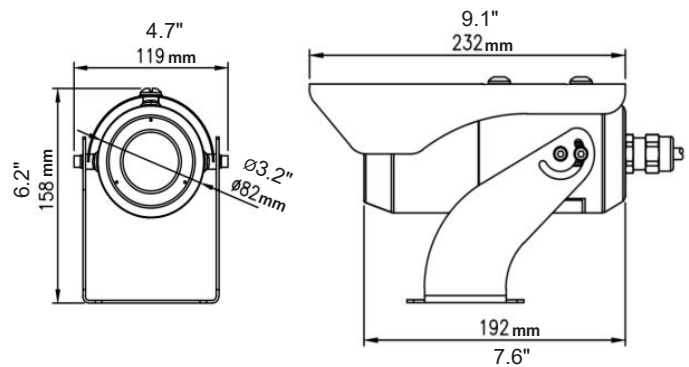

Video

Video Compression	H.265, H.264, MJPEG
Resolution	2560x1440, 1920x1080, 1280x720, 640x480, 640x360
Frame Rate (Max)	30fps at all resolutions
Bitrate Control	H.265, H.264: Bitrate Control MJPEG: Quality Level Control
Video Streaming	Triple Stream (Stream 1, 2, 3) RTP / RSTP, Unicast RTP, Multicast RTP
Web Viewer	IE 11, Firefox, Safari, Opera IE11 or above (Active-X)

General

Casing	Stainless Steel 316L
Weight	7.72 lbs (3.5 kg)
Power Source	12VDC, PoE+, IEEE802.3at, Class 4
Power Consumption	24W Max.
Operating Conditions	-40°C to 60°C (-40°F to 140°F) Humidity 0-90% RH (condensing)
IP Rating	IP67, IK10
Warranty	5-year warranty
Approvals	ATEX & IECEx
Explosion-Proof Certifications	II 2 G Ex db IIC T6 / T5 Gb II 2 D Ex tb IIIC T80°C / T85°C Db
Dimensions	4.7(W) x 6.2(H) x 9.1(D) inches 119(W) x 158(H) x 232(D) mm

II 2 G Ex db IIC T6/T5 Gb, IP67
 II 2 D Ex tb IIIC T80°C/ T85°C Db, IP67

IECEX KTL 24.0019X

WARNING: DO NOT OPEN WHEN ENERGIZED OR WHEN AN EXPLOSIVE ATMOSPHERE MAY BE PRESENT
 ENTRY SIZE: NPT 1/2"-14 OR M20xP1.5