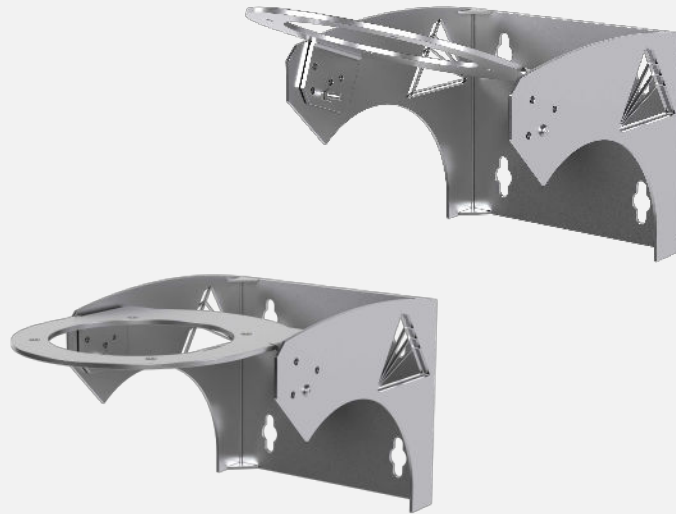

Spectrum SD-WM-ADJ

Adjustable Wall-mount for D-Series cameras

Features

- Resistant to corrosion
- Sturdy and safe
- Stainless steel
- For D-Series cameras

Description

Spectrum SD-WM-ADJ stainless steel adjustable wall-mount is designed for the D-Series camera line. The adjustable wall-mount offers the ability to mount the camera upside down on walls and change the angle of installation. It is resistant to corrosion and is ideal for onshore, offshore, marine, and heavy industrial applications.

Specifications

Dimensions	438 x 255 x 230 mm (17.1/4 x 10.1/16 x 9.1/16")
Weight	4.8 kg (10.63 lb)
Material	Stainless steel
Maximum Load Tested	1000 kg (2200lb)
Compatibility	D-Series Cameras